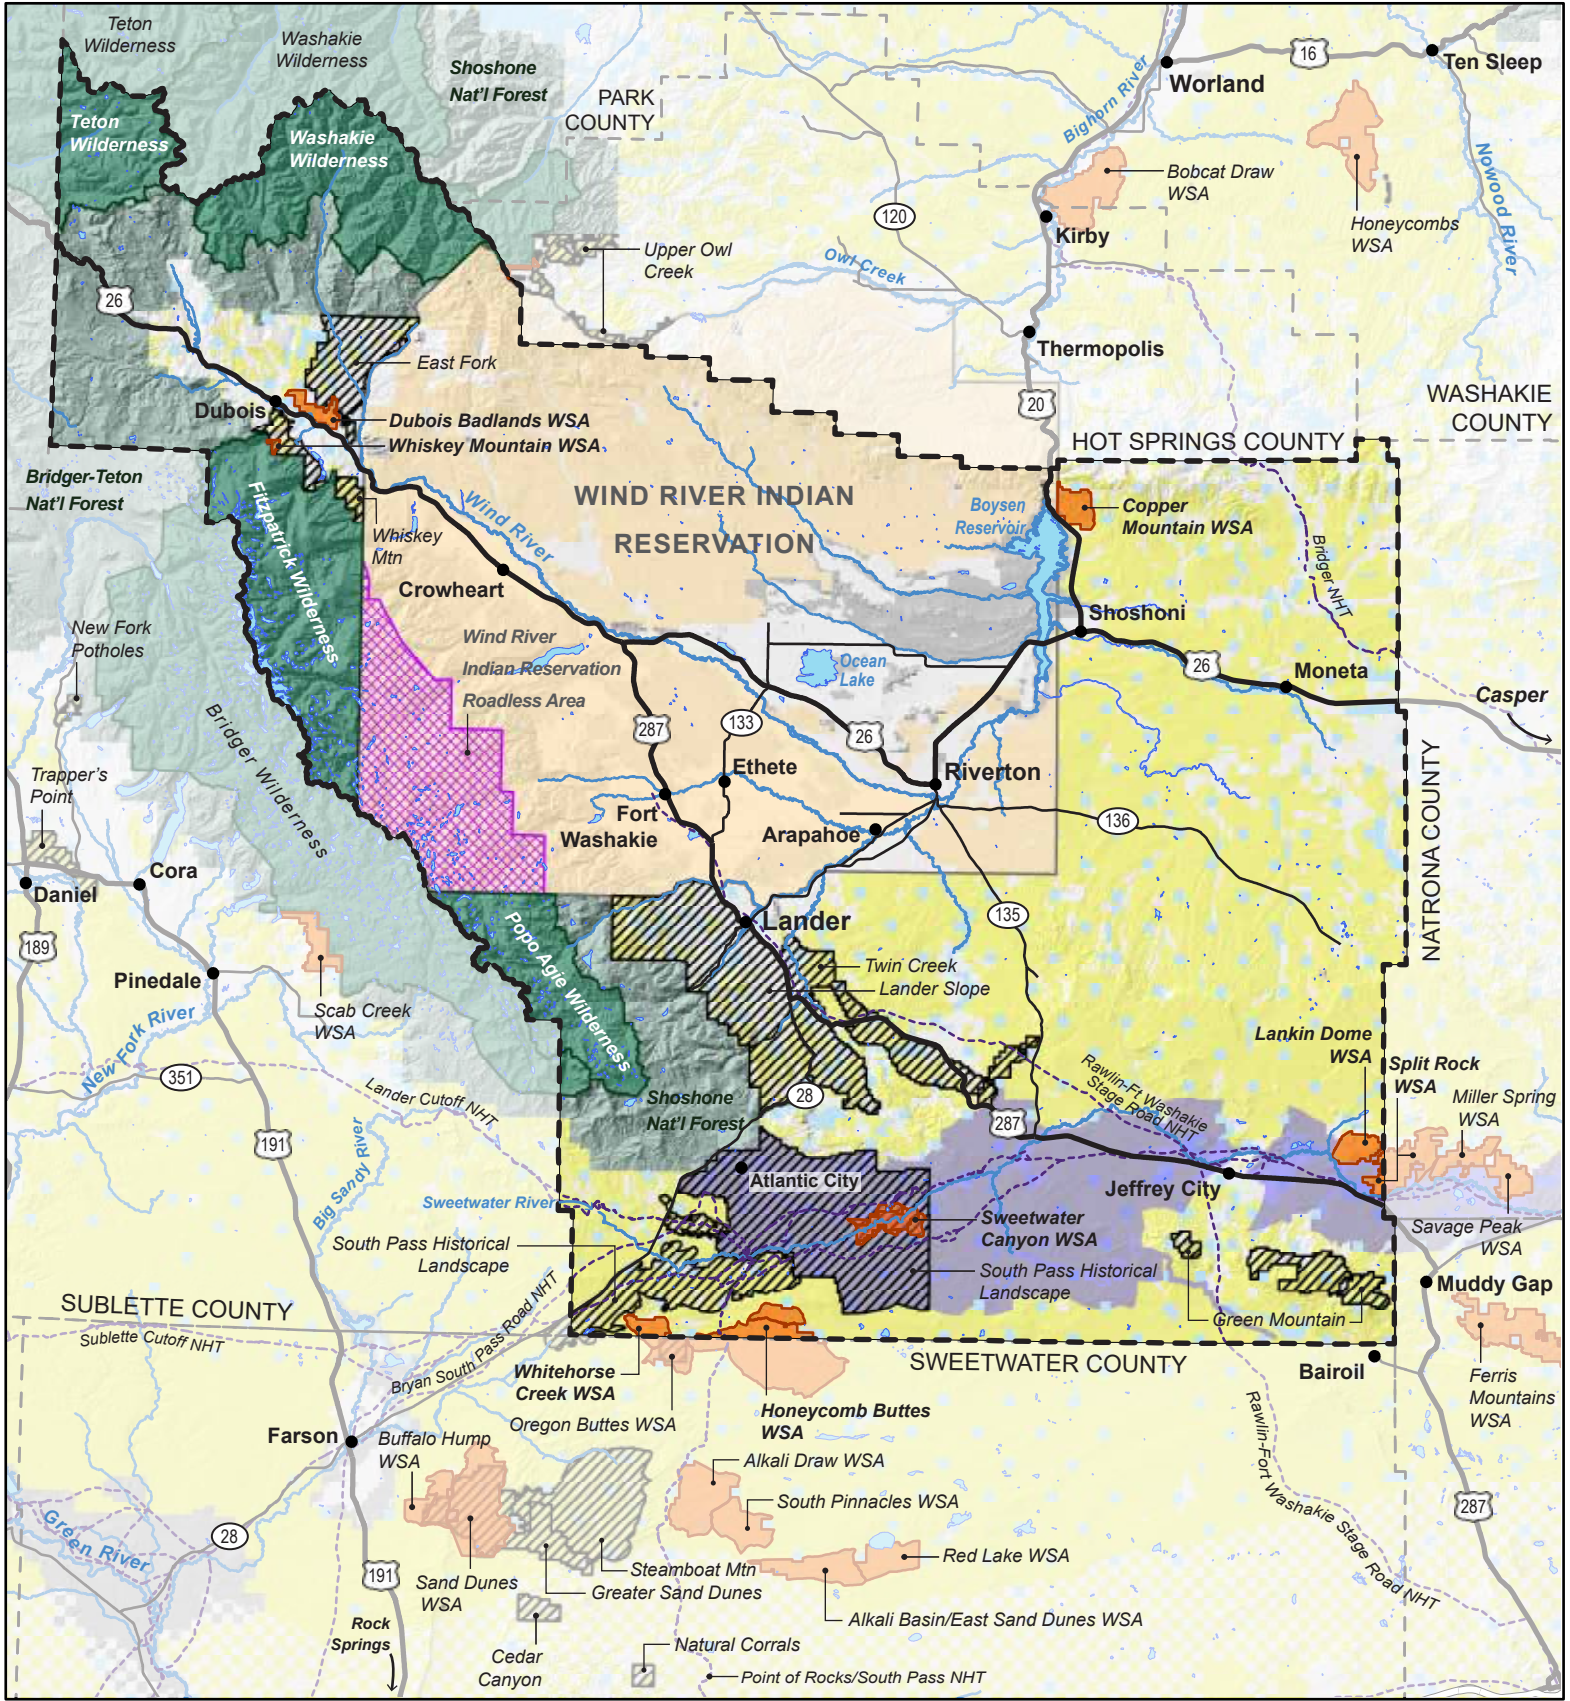

# FREMONT COUNTY, WYOMING

## Bureau of Land Management Wilderness Study Areas

Bureau of Land Management (BLM)	Private land	BLM Wilderness Study Areas (WSA)
National Forest	State land	BLM Areas of Critical Environmental Concern (ACEC)
Wilderness Areas		BLM National Trails Management Corridor
		National Historic Trails (NHT)

  
**Wyoming Outdoor Council**  
 Map produced by Caitlin Smith, 2016